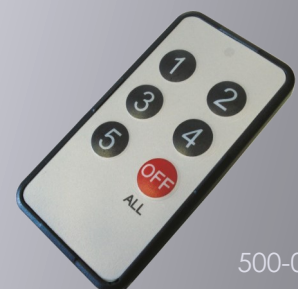

500-07130

NSW

(02) 9645 7600

VIC

(03) 9930 0500

QLD

(07) 3805 7117

WA

(08) 6253 8088

NZ

+64 9 274 8700

Specifications are correct at time of printing and are subject to change without notice.